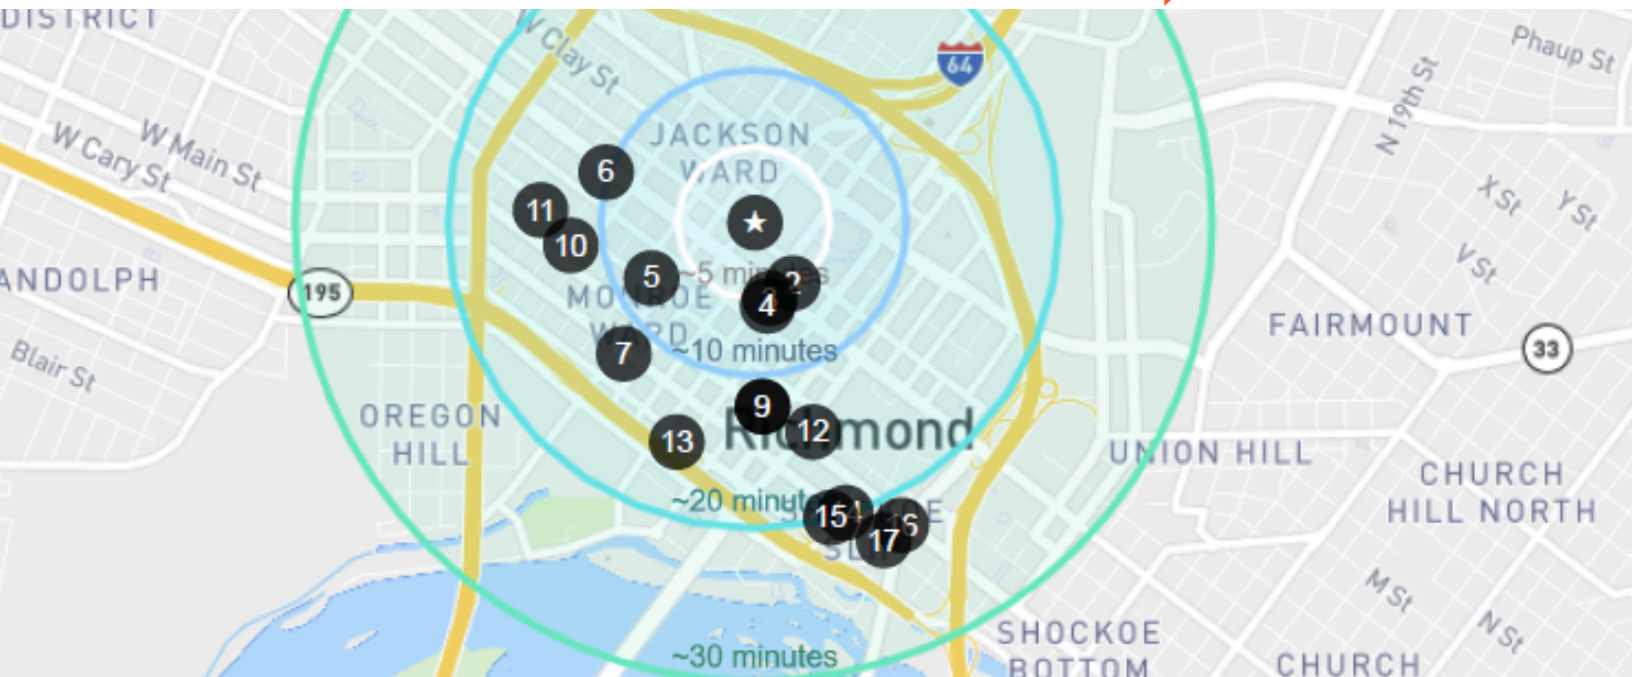

Map of Downtown Hotels in walking distance to the Greater Richmond Convention Center

Visit
Richmond
VA.com

Downtown Hotels: numbered closest to farthest walking distance from GRCC

- 1** **Greater Richmond Convention Center**
403 N 3rd St, Richmond, VA 23219

2 **Richmond Marriott**
0.23 miles | 5 mins.
500 E Broad St, Richmond, VA 23219

3 **Hilton Richmond Downtown**
0.26 miles | 6 mins.
501 E Broad St, Richmond, VA 23219

4 **Moxy Richmond Downtown**
0.26 miles | 6 mins.
501 E Franklin St Richmond, VA 23219

5 **Linden Row Inn**
0.34 miles | 7 mins.
100 E Franklin St, Richmond, VA 23219

6 **Quirk Hotel Richmond**
0.42 miles | 9 mins.
201 W Broad St Richmond, VA 23220

7 **Holiday Inn Express Downtown Richmond**
0.45 miles | 9 mins.
201 East Cary St Richmond, VA 23219

8 **Homewood Suites by Hilton Richmond-Downtown**
0.57 miles | 11 mins.
700 E Main St #B Richmond, VA 23219

9 **Hampton Inn & Suites Richmond-Downtown**
0.57 miles | 11 mins.
700 E Main St #A Richmond, VA 23219